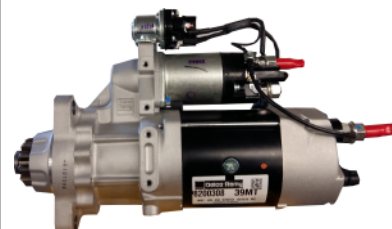

**Bendix
Piggy Back Kits
30/30**

Longstroke
\$57.95

Shortstroke **\$56.52**

cp
Canada  Powertrain

Authorized Distributor

**New Delco Remy
Starter #8200308**

\$395.15

**Klondike Hydraulic
Fluid**

18.9L

AW 32

AW 46

\$41.50

YOUR LOCAL
OEM
HEAVY DUTY
PARTS DISTRIBUTOR

CALL TODAY

**Dexter Electric
Brake Assembly**

10 3/8 x 2 1/4