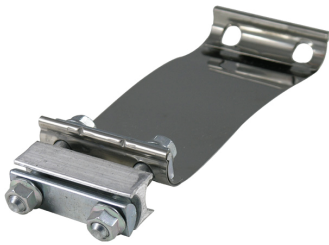

Coolant Green/Red

\$10.50 \$11.32

Hand Cleaner

\$11.00

Polished Rim

22.5 x 8.25

\$320.45

Band Clamps

Straight Pipe

\$6.76 -3"
\$6.76 -3.5"
\$8.35 -4"
\$10.63 -5"

From \$6.76/ft

Flex Pipe 10ft Stainless

\$185.51 - 5"
\$181.95 - 4"

4" \$181.95

Steel White Rim

22.5 x 8.25